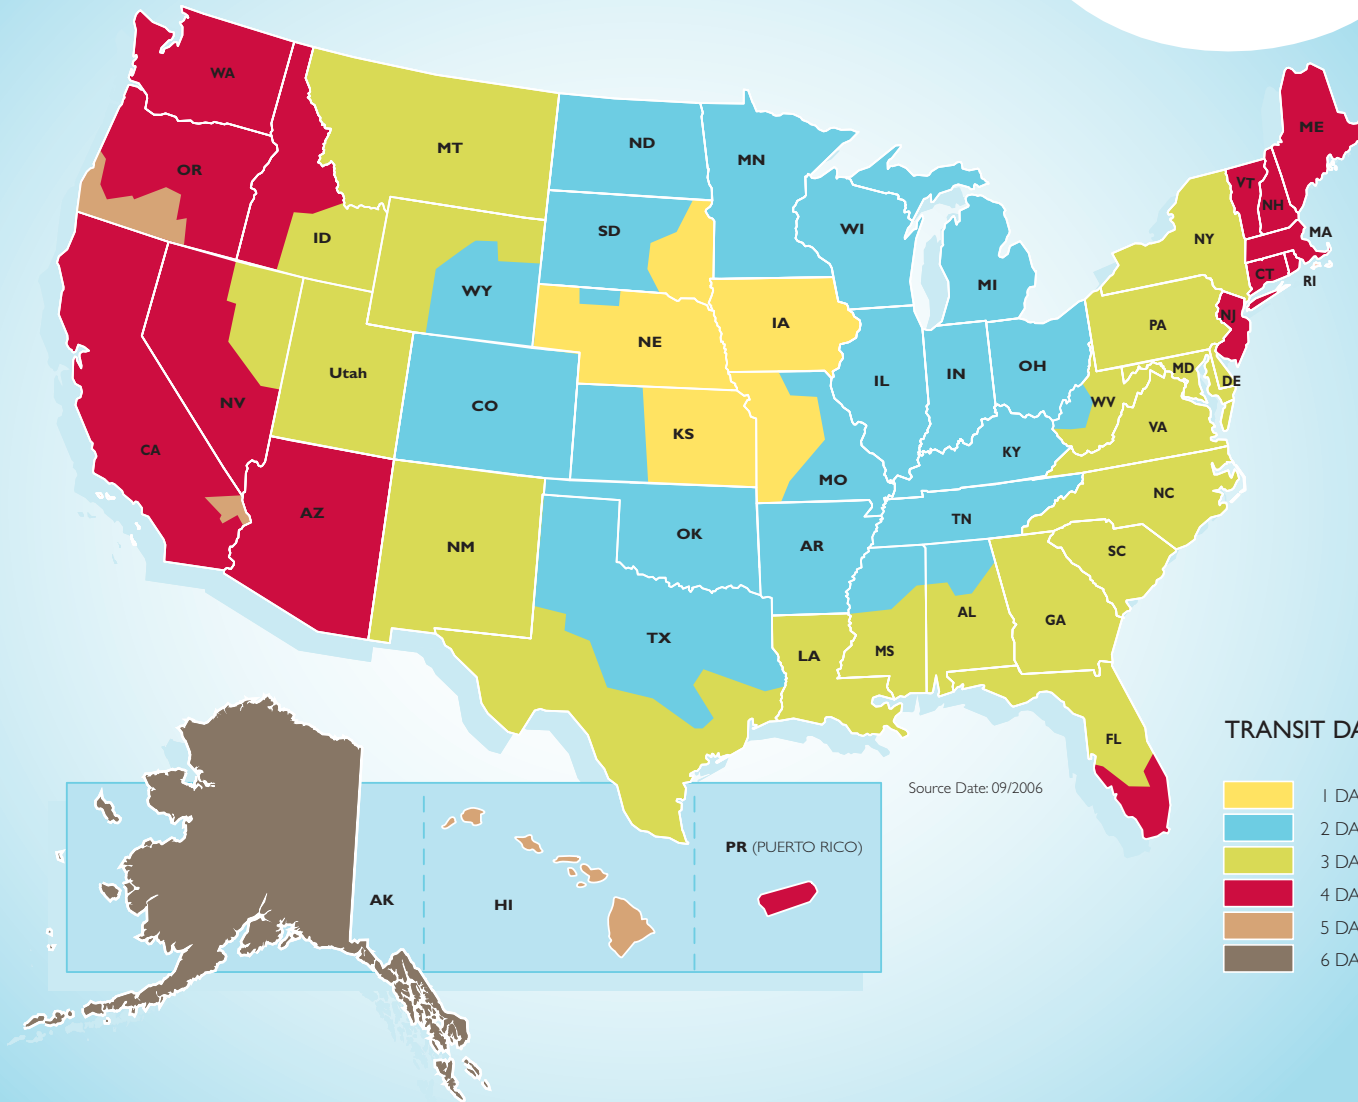

Ground Delivery Transit Times

This map is a general representation of ground delivery transit times.

Select

Omaha Print Select : Ground Delivery Transit Times